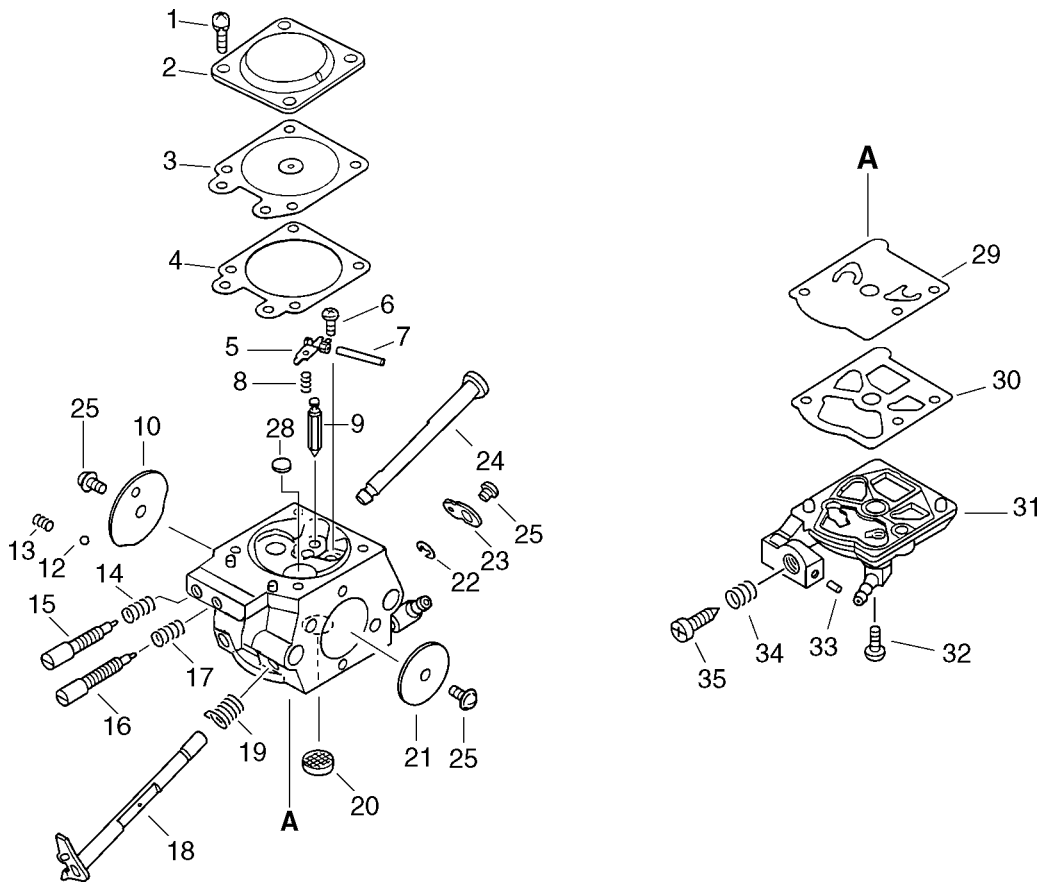

KEY	LV	PART NUMBER	Q'TY	DESCRIPTION	REMARKS
25	+	123114-38830	3	SCREW	
28	+	123146-10631	1	PLUG, WELCH	
29	+	123112-15030	1	DIAPHRAGM, FUEL PUMP	
30	+	123125-15030	1	GASKET, FUEL PUMP	
31	+	123124-38330	1	COVER, FUEL PUMP	
32	+	123110-03930	1	SCREW, PUMP COVER	
33	+	123178-15030	1	PLUG, FRICTION	
34	+	123133-04260	1	SPRING, IDLE ADJUST	
35	+	123134-04260	1	SCREW, IDLE ADJUST