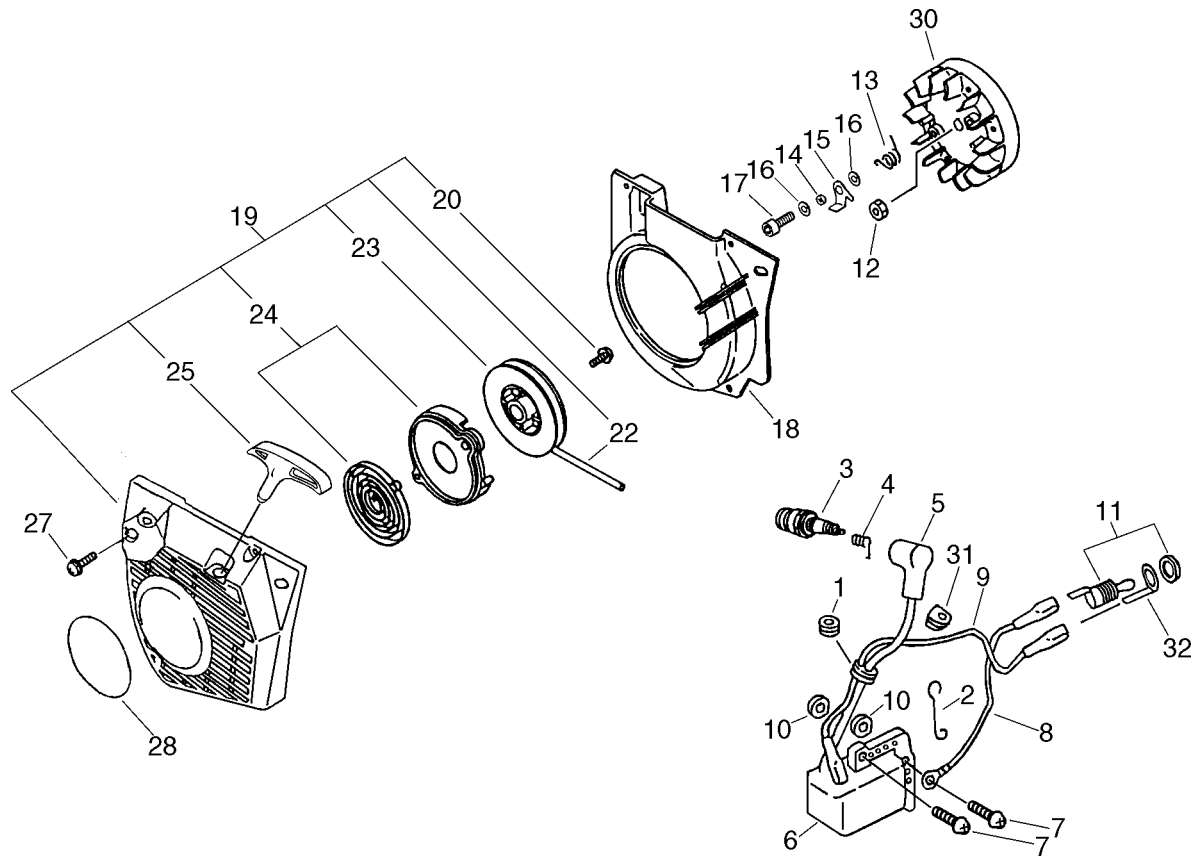

KEY	LV	PART NUMBER	Q'TY	DESCRIPTION	REMARKS
27		900256-04016	4	SCREW 4*16	
28		X502-000410	1	LABEL,ECHO	
30		156800-60930	1	ROTOR, MAGNETO	
31		150112-04930	1	BUSHING	
32		168114-60930	1	TERMINAL, LEAD