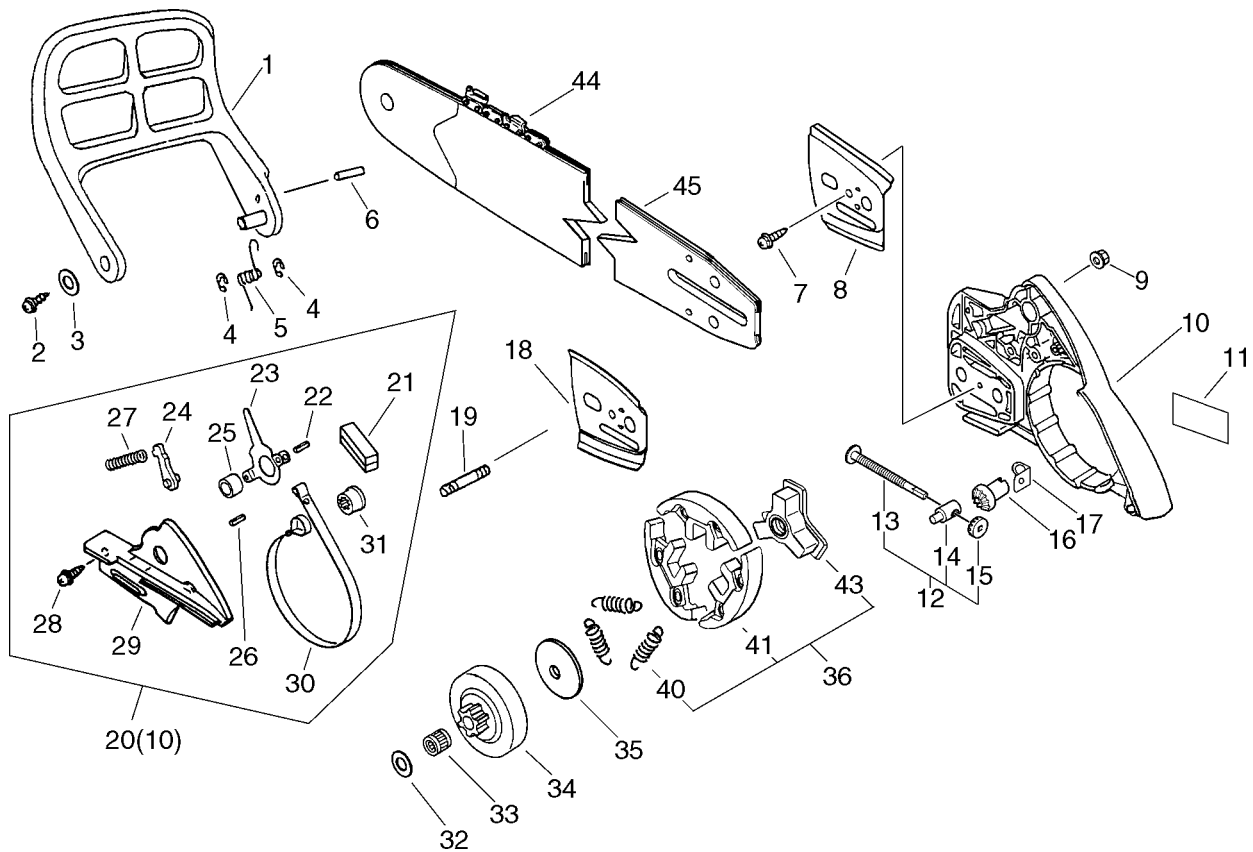

KEY	LV	PART NUMBER	Q'TY	DESCRIPTION	REMARKS
1		351110-60932	1	HANDLE, REAR	
3		178302-37930	1	LATCH, THROTTLE	
5		900253-04012	1	SCREW	
6		351155-35430	1	COVER, HANDLE (BL)	
7		178090-37930	1	LOCKOUT, T. CONTROL	
8		C450-000000	1	TRIGGER, THROTTLE	
9		V452-000260	1	SPRING, TORSION	
10		900345-40030	1	PIN, SPRING 4*30SUS	
11		100918-19830	1	CAP, CUSHION	
12		100915-35430	1	SCREW	
13		100910-60030	1	CUSHION	
14		900253-05020	4	SCREW 5*20	
15		100922-35430	1	CUSHION, REARE HANDLE	
16		900238-04016	2	SCREW 4*16	
17		900253-05016	1	SCREW	
18		351105-60930	1	CUSHION	
19		900253-04012	2	SCREW	
20		900238-04022	1	SCREW 4*22	
21		351606-60932	1	HANDLE, FRONT	

KEY	LV	PART NUMBER	Q'TY	DESCRIPTION	REMARKS
1		C320-000000	1	LEVER,BRAKE	
2		900253-04012	1	SCREW	
3		177214-04630	1	WASHER	
4		900700-00008	2	E-RING 8	
5		433122-60930	1	SPRING, BRAKE	
6		900330-30120	1	PIN	
7		900253-04010	1	SCREW 4*10	
8		433012-60930	1	PLATE, GUIDE	
9		433019-03933	2	NUT, FLANGE 6	
11		X502-000580	1	LABEL,ECHO	
12		P021-000063	1	TENSIONER,CHAIN ASY	
13	+	V203-000021	1	BOLT,5	
14	+	C309-000030	1	TENSIONER,CHAIN	
15	+	V651-000011	1	GEAR,BEVEL	
16		V651-000001	1	GEAR,BEVEL	
17		V150-000030	1	PLATE,EYE	
18		433013-60930	1	PLATE, GUIDE	
19		433011-03931	2	STUD, GUIDE BAR	
20		C032-000021	1	BRAKE,ASM CHAIN	
21	+	433312-32630	1	COVER, SEAL	
22	+	900330-40088	1	ROLLER 4*8.8	
23	+	433117-60930	1	CONNECTOR, BRAKE	
24	+	433209-35430	1	STOPPER, BRAKE	
25	+	433116-35430	1	SPACER 8	