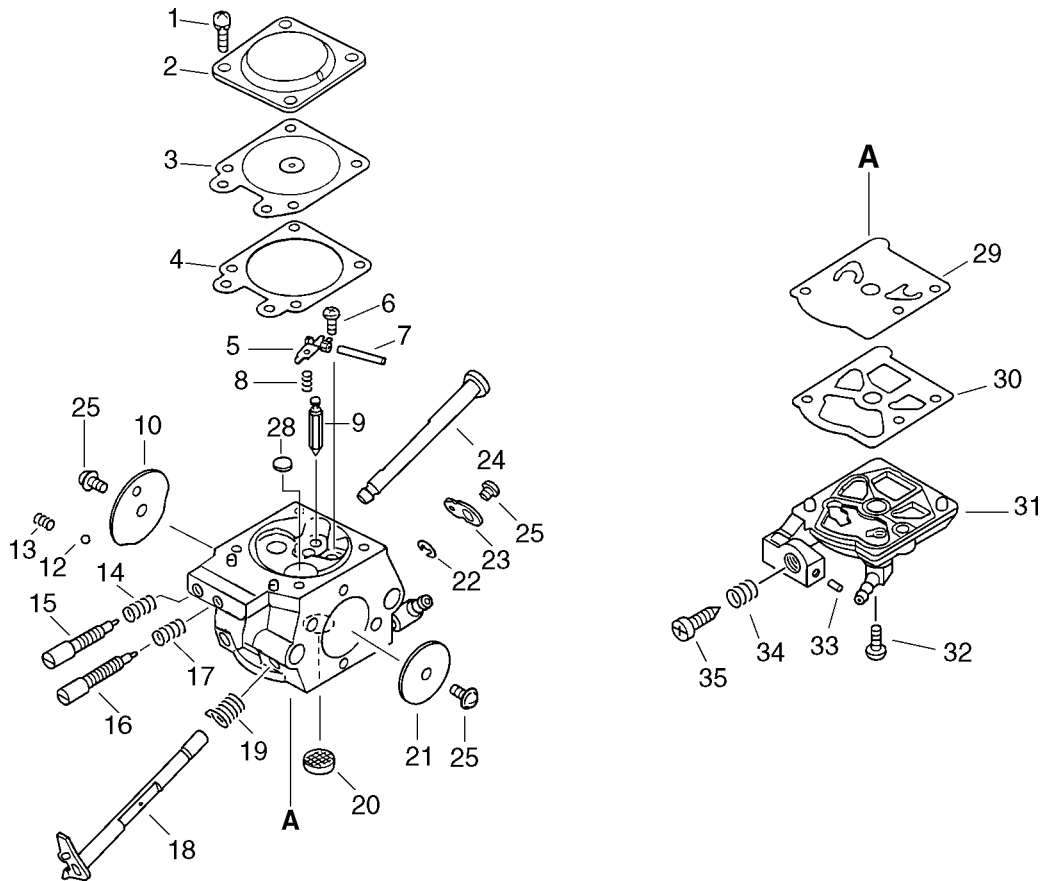

KEY	LV	PART NUMBER	Q'TY	DESCRIPTION	REMARKS
		123000-60930	1	CARBURETOR ASSY	
1	+	123130-02960	4	SCREW	
2	+	123142-03930	1	COVER, M. DIAPHRAGM	
3	+	123141-03930	1	DIAPHRAGM, METERING	
4	+	123140-03930	1	GASKET, M. DIAPHRAGM	
5	+	123123-03930	1	LEVER, METERING	
6	+	123139-03930	1	SCREW, M. LEVER PIN	
7	+	123138-03930	1	PIN, METERING LEVER	
8	+	123122-39330	1	SPRING, METER. LEVER	
9	+	123137-19830	1	VALVE, INLET NEEDLE	
10	+	123132-35430	1	VALVE, CHOKE	
12	+	123136-10630	1	BALL, CHOKE FRICTION	
13	+	123135-10630	1	SPRING, CHOKE FRICT.	
14	+	123119-22130	1	SPRING, NEEDLE	
15	+	123120-10860	1	NEEDLE, HIGH SPEED	
16	+	123118-38330	1	NEEDLE, IDLE	
17	+	123121-22130	1	SPRING, NEEDLE	
18	+	123117-37330	1	SHAFT, THROTTLE	
19	+	123113-37530	1	SPRING, THROTTLE RTN	
20	+	123126-10631	1	SCREEN, INLET	
21	+	123116-03930	1	VALVE, THROTTLE	
22	+	123127-15030	1	RING	
23	+	123150-38330	1	LEVER, THROTTLE	
24	+	123131-35430	1	SHAFT, CHOKE