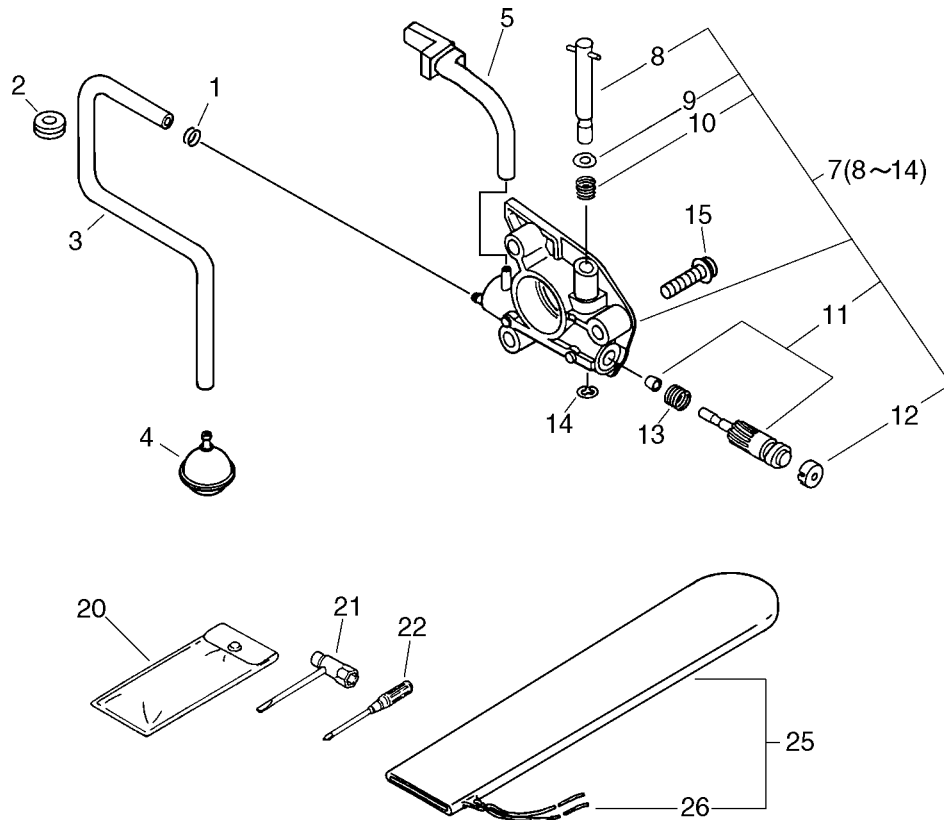

KEY	LV	PART NUMBER	Q'TY	DESCRIPTION	REMARKS
1		132013-26630	1	CLIP	
2		132115-12330	1	GROMMET	
3		437210-35430	1	PIPE	
4		436205-14730	1	STRAINER, OIL	
5		437211-39133	1	PIPE	
7		437002-38330	1	AUTO-OILER ASSY	
8	+	437016-38330	1	NEEDLE, ADJUST	
9	+	437029-37330	1	WASHER	
10	+	437015-37330	1	SPRING	
11	+	437024-37330	1	PLUNGER	
12	+	437062-38330	1	CAP, OIL PUMP	
13	+	437019-38330	1	SPRING	
14	+	123127-15030	1	RING	
15		900223-04016	2	SCREW	
20		898510-07130	1	BAG, TOOL	
21		895410-03930	1	WRENCH, W/S. DRIVER	
22		895812-03930	1	DRIVER, SCREW 50	
25		P021-014580	1	SCABBARD, CHAIN	
26	+	898568-14530	1	ROPE