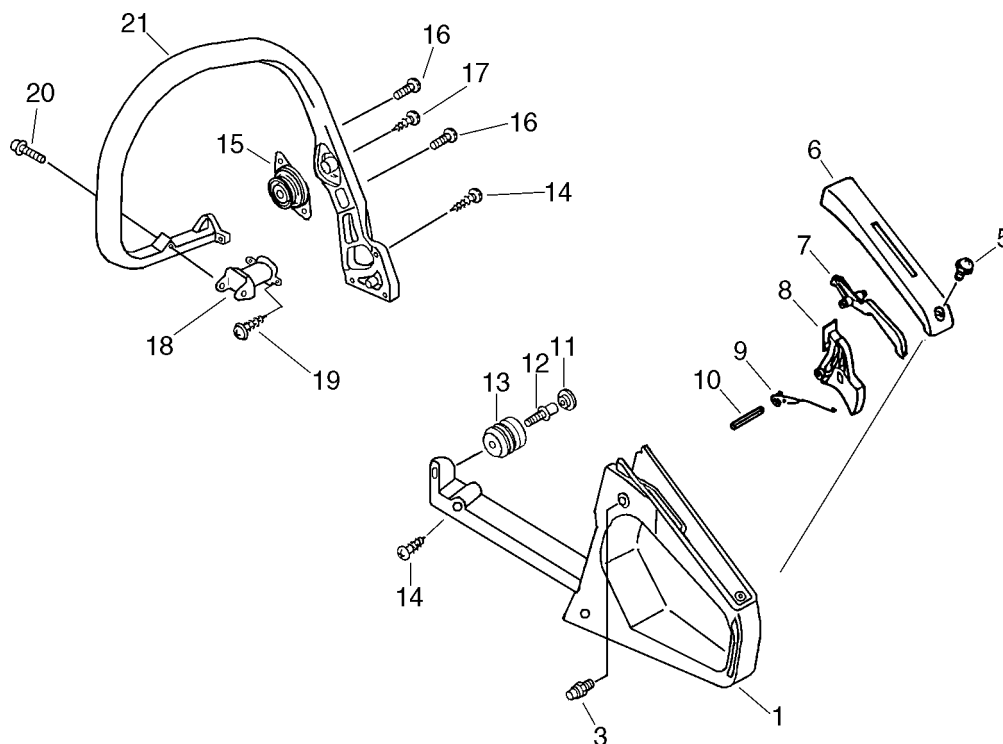

KEY	LV	PART NUMBER	Q'TY	DESCRIPTION	REMARKS
1		351110-60932	1	HANDLE, REAR	
3		178302-37930	1	LATCH, THROTTLE	
5		900253-04012	1	SCREW	
6		351155-35430	1	COVER, HANDLE (BL)	
7		178090-37930	1	LOCKOUT, T. CONTROL	
8		C450-000000	1	TRIGGER, THROTTLE	
9		V452-000260	1	SPRING, TORSION	
10		900345-40030	1	PIN, SPRING 4*30SUS	
11		100918-19830	1	CAP, CUSHION	
12		100915-35430	1	SCREW	
13		100910-60030	1	CUSHION	
14		900253-05020	4	SCREW 5*20	
15		100922-35430	1	CUSHION, REARE HANDLE	
16		900238-04016	2	SCREW 4*16	
17		900253-05016	1	SCREW	
18		351105-60930	1	CUSHION	
19		900253-04012	2	SCREW	
20		900238-04022	1	SCREW 4*22	
21		351606-60932	1	HANDLE, FRONT