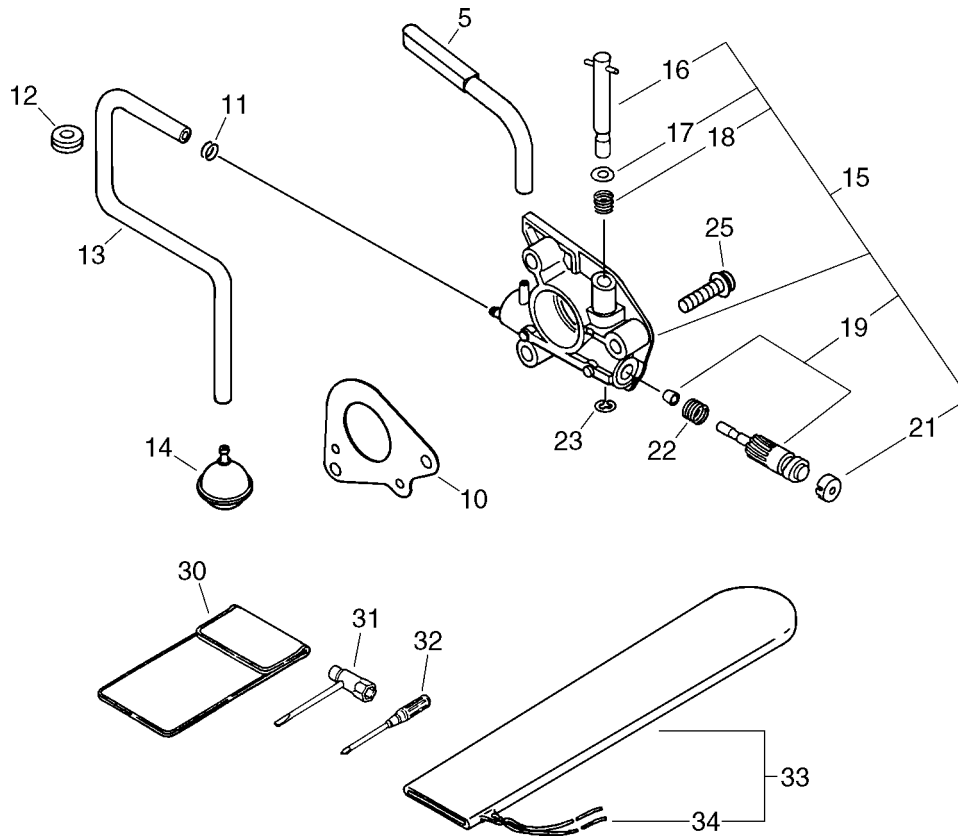

CS-4200ES 4 Handle

KEY	LV	PART NUMBER	Q'TY	DESCRIPTION	REMARKS
31	+	132012-39931	1	PIPE	
33	+	132013-26630	1	CLIP	
34	+	131328-40630	1	COVER, VENT	
35	+	131300-56430	1	VALVE, CHECK	

CS-4200ES 5 Clutch,Sprocket

KEY	LV	PART NUMBER	Q'TY	DESCRIPTION	REMARKS
5		433105-60030	1	LEVER, BRAKE	
6	+	900330-30240	1	PIN 3*24	
7	+	433114-38331	1	SPRING	
9		433167-39130	2	SPACER	
10		900562-50005	1	LOCKNUT 5	
11		91318-05032	1	SCREW	
13		C309-000030	1	TENSIONER,CHAIN	
14		V651-000011	1	GEAR,BEVEL	
15		V355-000270	1	COLLAR,8	
16		V651-000001	1	GEAR,BEVEL	
19		900253-04010	1	SCREW 4*10	
20		433012-39930	1	PLATE, GUIDE	
24		433019-12330	2	NUT, FLANGE 8	
33		175012-14630	1	BEARING, NEEDLE	
34		175105-35431	1	DRUM, CLUTCH	
36		175019-38330	1	PLATE, CLUTCH	
38		900253-04010	2	SCREW 4*10	
39		433122-35430	1	SPRING, BRAKE	
40		433209-35430	1	STOPPER, BRAKE	
41		900342-25012	1	PIN, SPRING 2.5*12	
42		433208-35431	1	LEVER, BRAKE	
43		900330-40088	1	ROLLER 4*8.8	
44		433142-35430	1	ADJUSTER, BRAKE	
45		C328-000060	1	BAND,BRAKE	

KEY	LV	PART NUMBER	Q'TY	DESCRIPTION	REMARKS
5		437210-39931	1	PIPE	
10		175310-38330	1	PLATE, SEAL	
11		132013-26630	1	CLIP	
12		132115-12330	1	GROMMET	
13		437210-35430	1	PIPE	
14		436205-14730	1	STRAINER, OIL	
15		437002-38330	1	AUTO-OILER ASSY	
16	+	437016-38330	1	NEEDLE, ADJUST	
17	+	437029-37330	1	WASHER	
18	+	437015-37330	1	SPRING	
19	+	437024-37330	1	PLUNGER	
21	+	437062-38330	1	CAP, OIL PUMP	
22	+	437019-38330	1	SPRING	
23	+	123127-15030	1	RING	
25		900223-04016	2	SCREW	
30		898510-39130	1	BAG, TOOL	
31		895410-02830	1	WRENCH, W/S. DRIVER	
32		895812-03930	1	DRIVER, SCREW 50	
33		898513-38330	1	SCABBARD, GUIDE BAR	
34	+	898568-14530	1	ROPE	