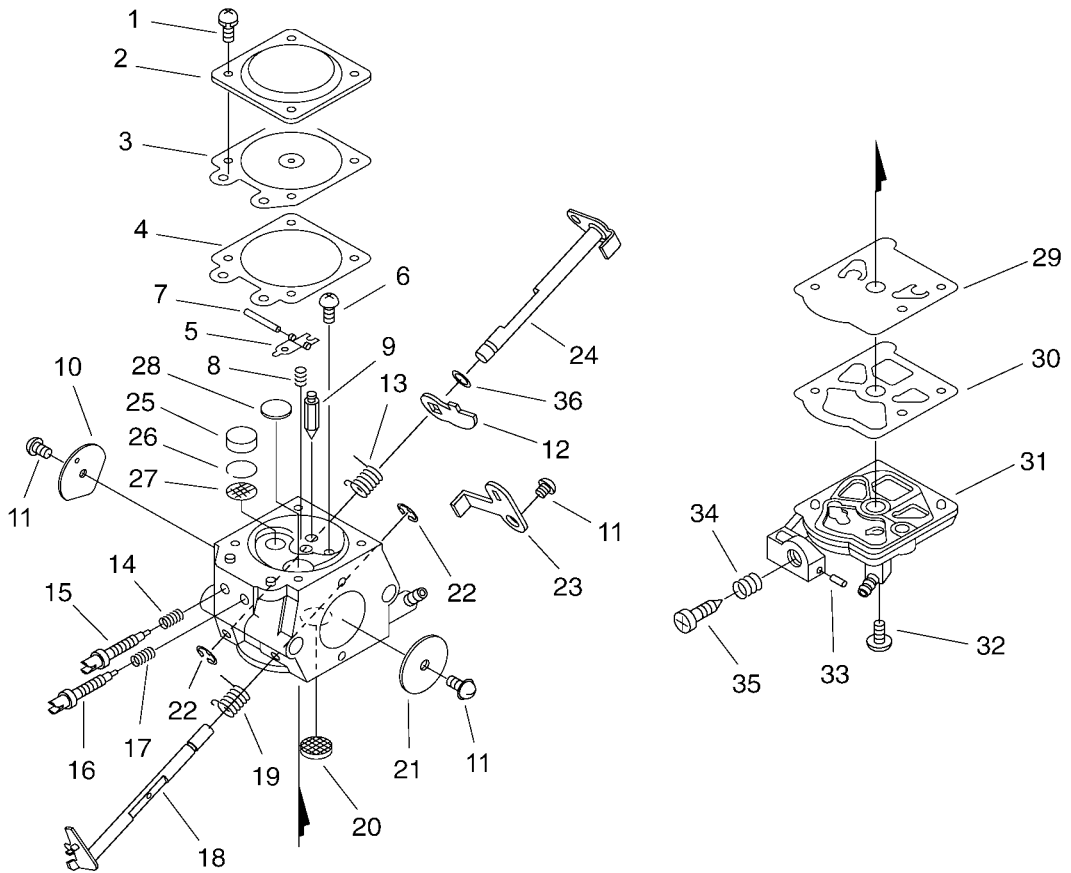

CS-4200ES 7 Carburettor

KEY	LV	PART NUMBER	Q'TY	DESCRIPTION	REMARKS
		A021-000100	1	CARBURETOR,DIAPHRAGM	
1	+	123130-02960	4	SCREW	
2	+	123142-03930	1	COVER, M. DIAPHRAGM	
3	+	123141-03930	1	DIAPHRAGM, METERING	
4	+	123140-03930	1	GASKET, M. DIAPHRAGM	
5	+	123123-38330	1	LEVER, METERING	
6	+	123139-03930	1	SCREW, M. LEVER PIN	
7	+	123138-03930	1	PIN, METERING LEVER	
8	+	123122-39330	1	SPRING, METER. LEVER	
9	+	123137-19830	1	VALVE, INLET NEEDLE	
10	+	P003-000230	1	VALVE CHOKE	
11	+	123114-38830	3	SCREW	
12	+	P003-000160	1	LEVER-FAST IDLE	
13	+	P003-000140	1	SPRING	
14	+	123119-22130	1	SPRING, NEEDLE	
15	+	123120-38330	1	NEEDLE, HIGH SPEED	
16	+	123118-38330	1	NEEDLE, IDLE	
17	+	123121-22130	1	SPRING, NEEDLE	
18	+	P003-000120	1	SHAFT, THROTTLE	
19	+	123113-37530	1	SPRING, THROTTLE RTN	
20	+	123126-10631	1	SCREEN, INLET	
21	+	123116-10530	1	VALVE, THROTTLE	
22	+	123127-15030	2	RING	
23	+	P003-000130	1	THROTTLE, LEVER