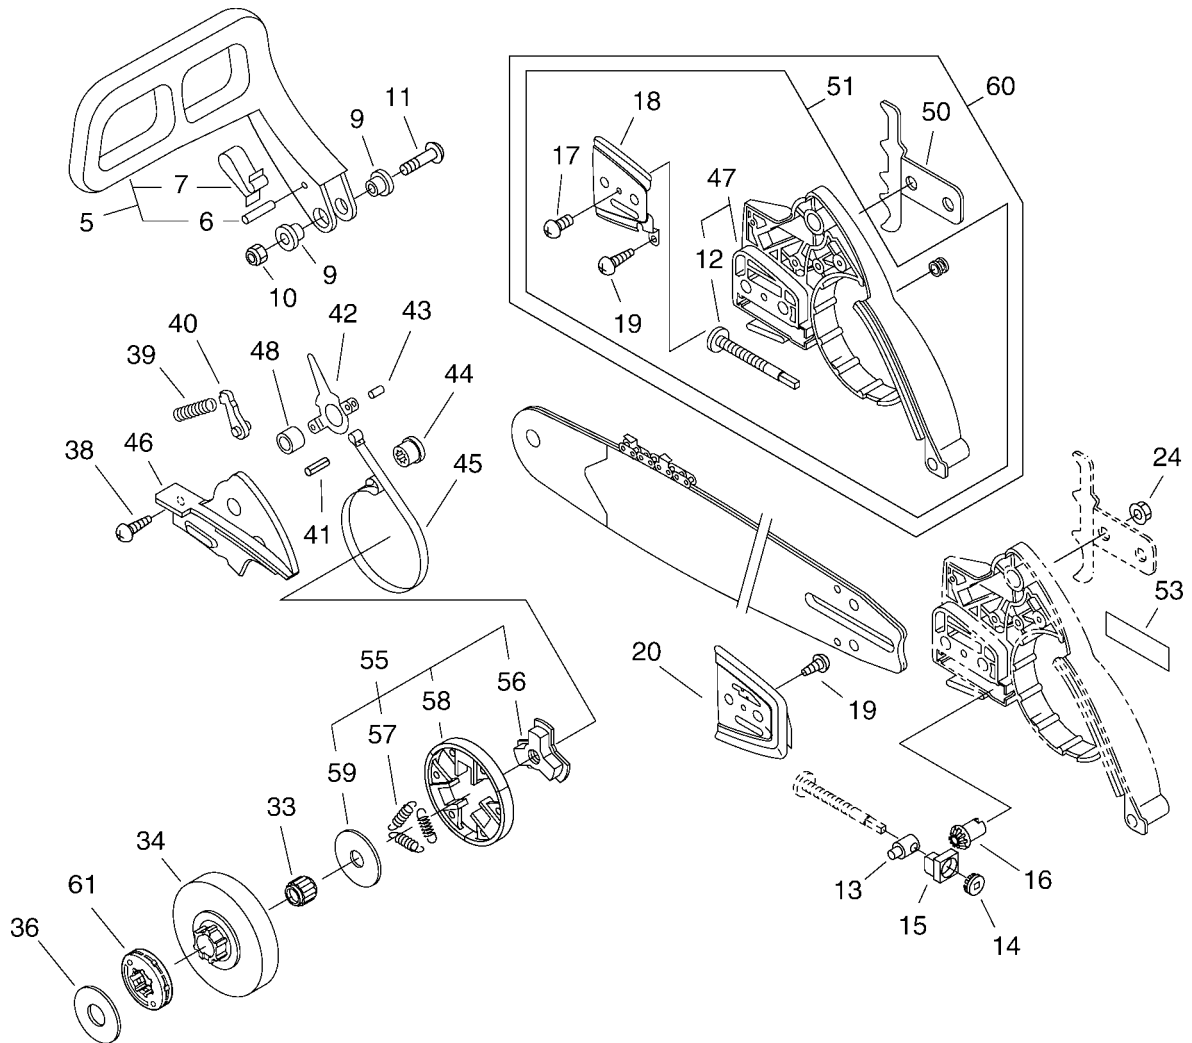

CS-4200ES 5

Clutch,Sprocket

KEY	LV	PART NUMBER	Q'TY	DESCRIPTION	REMARKS
46		433310-38330	1	COVER, BRAKE	
48		433115-38330	1	WASHER 5.2*12*14	
60		P021-010291	1	GUARD, SPROCKET SET	
51	+	P021-001315	1	GUARD, SPROCKET SET	
17	++	900220-03006	1	SCREW 3*6	
18	++	C305-000011	1	PLATE, SPROCKET GUARD	
19	++	900253-04010	1	SCREW 4*10	
47	++	P021-010171	1	GUARD, SPROCKET KIT	
12	+++	V203-000110	1	BOLT, 5	
50	+	C304-000020	1	SPIKED	
53		X502-000340	1	LABEL, ECHO	
55		P021-007061	1	CLUTCH ASY W/PLATE	
56	+	A552-000070	1	HUB, CLUTCH	
57	+	V451-000500	3	SPRING, TENSION	
58	+	P021-007050	1	CLUTCH SHOE SET	
59	+	175019-39430	1	PLATE, CLUTCH	
61		175114-12530	1	SPROCKET, RIM .325