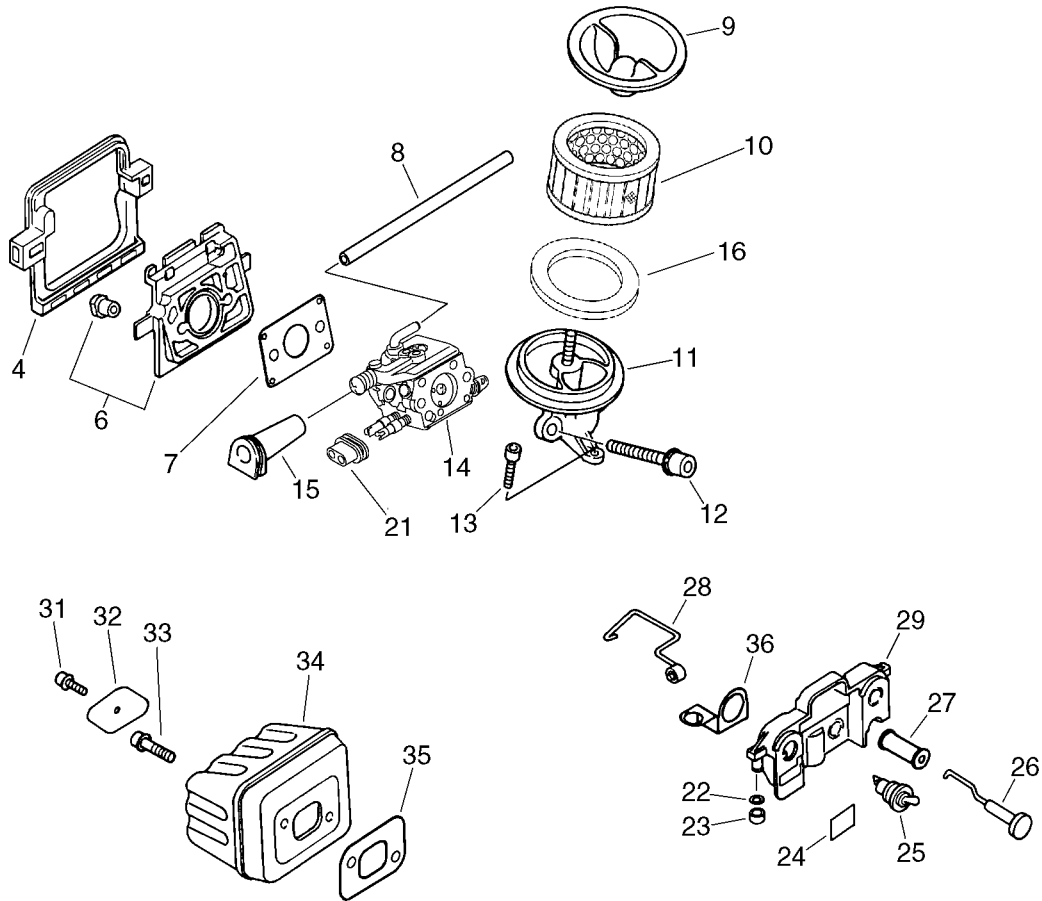

KEY	LV	PART NUMBER	Q'TY	DESCRIPTION	REMARKS
4		130366-39930	1	CUSHION	
6		130007-39932	1	INSULATOR	
7		130010-38330	1	GASKET, INTAKE	
8		130110-54430	1	PIPE, IMPULSE	
9		130405-38332	1	BRACKET, AIR CLEANER	
10		A226-000040	1	ELEMENT,AIR FILTER	
16		V540-000110	1	SEAL,CIRCULAR	
11		130301-39935	1	ADAPTER, INTAKE	
12		900162-05050	2	BOLT, H.S. 5*50	
13		900253-05016	1	SCREW	
14		A021-000100	1	CARBURETOR,DIAPHRAGM	
15		129023-39930	1	GROMMET, IDLE	
21		129010-33330	1	GROMMET	
22		900600-00005	2	WASHER 5	
23		351134-39930	2	CUSHION	
24		890157-39130	1	LABEL, SWITCH	
25		163400-35430	1	SWITCH, IGNITION	
26		A241-000101	1	KNOB, CHOKE	
27		178810-14534	1	GROMMET	
28		C454-000012	1	ROD,THROTTLE	
29		163810-59535	1	BRACKET, SWITCH	
31		900105-04006	1	BOLT, H.S. 4*6	
32		145711-60631	1	STAY, MUFFLER	
33		900105-05014	2	BOLT, H.S. 5*14	
34		145610-39930	1	MUFFLER	
35		145510-35431	1	GASKET, MUFFLER	
36		163413-59530	1	PLATE, CONTACT