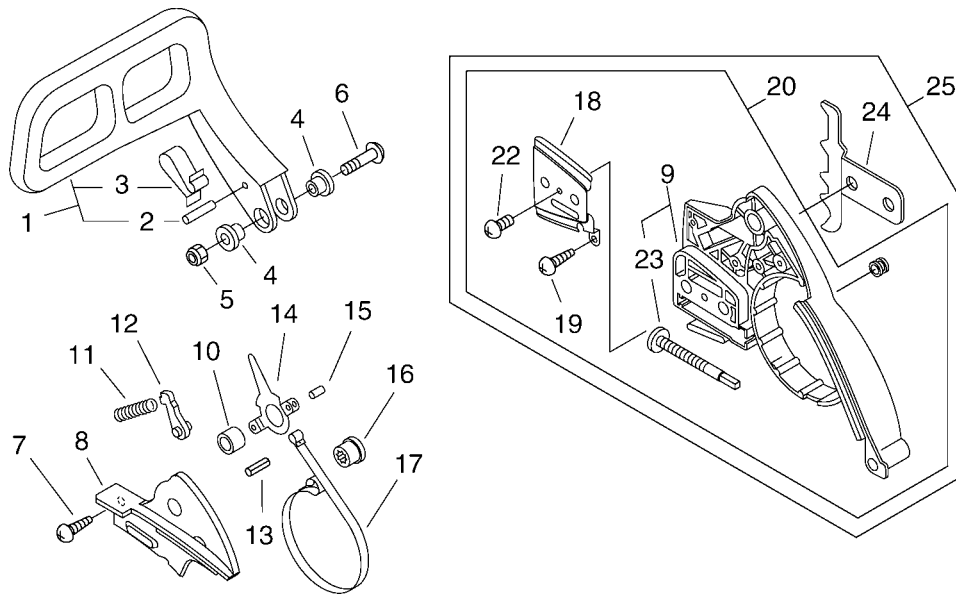

KEY	LV	PART NUMBER	Q'TY	DESCRIPTION	REMARKS
		P021-010302	1	BRAKE,ASM CHAIN	
1	+	433105-60030	1	LEVER, BRAKE	
2	++	900330-30240	1	PIN 3*24	
3	++	433114-38331	1	SPRING	
4	+	433167-39130	2	SPACER	
5	+	900562-50005	1	LOCKNUT 5	
6	+	91318-05032	1	SCREW	
7	+	900253-04010	2	SCREW 4*10	
8	+	433310-38330	1	COVER, BRAKE	
10	+	433115-38330	1	WASHER 5.2*12*14	
11	+	433122-35430	1	SPRING, BRAKE	
12	+	433209-35430	1	STOPPER, BRAKE	
13	+	900342-25012	1	PIN, SPRING 2.5*12	
14	+	433208-35431	1	LEVER, BRAKE	
15	+	900330-40088	1	ROLLER 4*8.8	
16	+	433142-35430	1	ADJUSTER, BRAKE	
17	+	C328-000060	1	BAND,BRAKE	
25	+	P021-010291	1	GUARD, SPROCKET SET	
20	++	P021-001315	1	GUARD,SPROCKET SET	
9	+++	P021-010171	1	GUARD, SPROCKET KIT	
23	+++	V203-000110	1	BOLT,5	
18	+++	C305-000011	1	PLATE,SPROCKET GUARD	
19	+++	900253-04010	1	SCREW 4*10	
22	+++	900220-03006	1	SCREW 3*6	
24	++	C304-000020	1	SPIKED