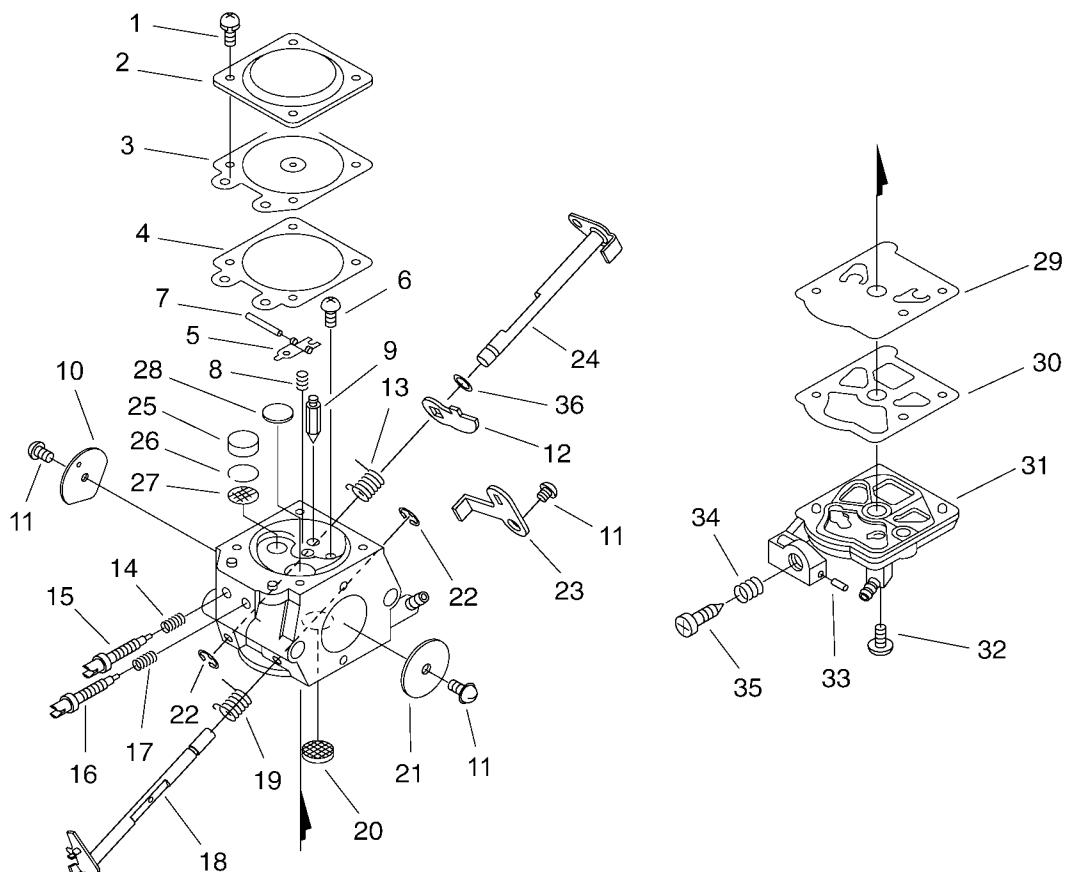

CS-4200ES 7 Carburettor

KEY	LV	PART NUMBER	Q'TY	DESCRIPTION	REMARKS
24	+	P003-000150	1	CHOKE, SHAFT	
25	+	123146-17330	1	PLUG, CUP	
26	+	123169-10630	1	RING, RETAINING	
27	+	123168-10631	1	SCREEN	
28	+	123146-10631	1	PLUG, WELCH	
29	+	123112-15030	1	DIAPHRAGM, FUEL PUMP	
30	+	123125-15030	1	GASKET, FUEL PUMP	
31	+	123124-38330	1	COVER, FUEL PUMP	
32	+	123110-03930	1	SCREW, PUMP COVER	
33	+	123178-15030	1	PLUG, FRICTION	
34	+	123133-04260	1	SPRING, IDLE ADJUST	
35	+	123134-04260	1	SCREW, IDLE ADJUST	
36	+	123149-26030	1	WASHER