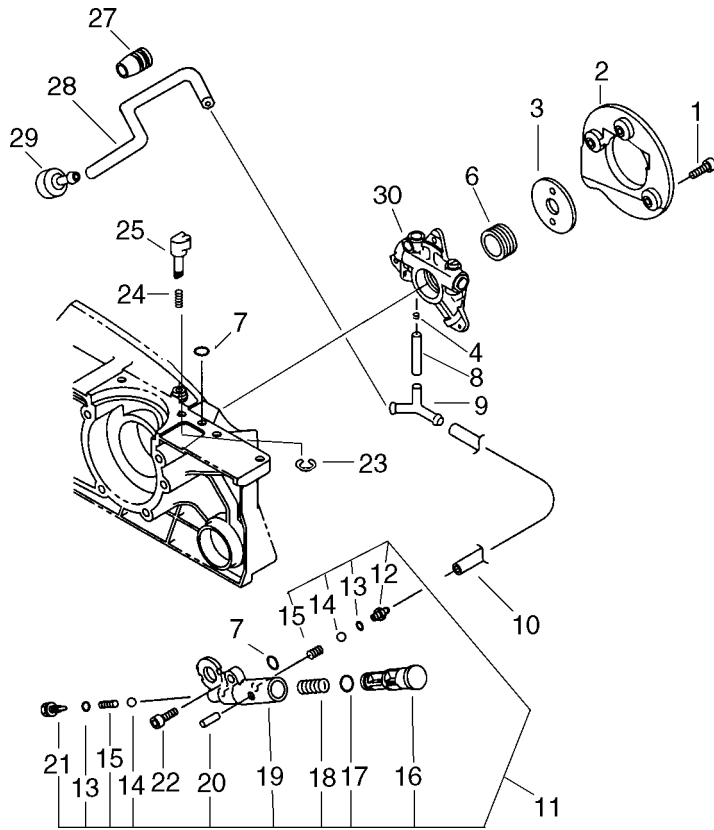

KEY	LV	PART NUMBER	Q'TY	DESCRIPTION	REMARKS
1		101534-30830	1	PLATE, GUIDE	
2		900162-05020	2	BOLT, H.S. 5*20	
3		156800-32631	1	ROTOR, MAGNETO	
4		101521-30832	1	FAN, COOLING	
5		100143-19830	1	WASHER	
6		433019-12330	1	NUT, FLANGE 8	
7		159012-03433	1	CAP, SPARK PLUG	
8		159011-03432	1	COIL, SPARK PLUG	
9		159017-31730	1	PLUG, SPARK RCJ-6Y	
10		152112-05730	1	BUSHING	
11		156601-30832	1	COIL, IGNITION	
12		900162-04020	2	BOLT, H.S. 4*20	
13		150611-30830	1	TUBE	
20		177234-30830	2	SPRING, RETURN	
21		177247-12331	2	SPACER, RATCHET	
22		177218-30830	2	PAWL, STARTER	
23		900603-00005	2	WASHER 5	
24		V203-000140	2	BOLT,5	
25		101535-30830	1	COVER, FAN	
26		177200-30831	1	STARTER ASSY	
27	+	900162-05014	1	BOLT, H.S. 5*14	
28	+	177214-02830	1	WASHER	
29	+	177226-07060	1	ROPE, STARTER	
30	+	177206-12330	1	DRUM, STARTER	

KEY	LV	PART NUMBER	Q'TY	DESCRIPTION	REMARKS
1		900162-04014	3	BOLT, H.S. 4*14	
2		437605-32430	1	COVER, OIL PUMP	
3		437066-30831	1	WASHER, CIRCULAR	
4		132013-26630	1	CLIP	
6		437063-33231	1	GEAR, WORM	
7		900720-00003	2	O-RING 3	
8		437211-32430	1	PIPE	
9		437212-32430	1	CONNECTOR, OIL PIPE	
10		437210-30830	1	PIPE, OIL	
11		437100-19832	1	OILER ASY, MANUAL	
12	+	437118-19830	1	NIPPLE	
13	+	437122-03430	2	O-RING	
14	+	437012-00330	2	VALVE, BALL	
15	+	V450-000290	2	SPRING, COMPRESSION	
16	+	437112-19831	1	PISTON, MANUAL	
17	+	900720-00007	1	O-RING 7	
18	+	437111-19830	1	SPRING	
19	+	437110-19831	1	BODY, OIL PUMP	
20	+	900345-20016	1	PIN, SPRING 2*16SUS	
21	+	437121-10130	1	ADAPTER, OIL PUMP	
22		900162-05020	1	BOLT, H.S. 5*20	
23		900700-00003	1	E-RING 3	
24		437015-19830	1	SPRING	
25		437039-30830	1	KNOB	