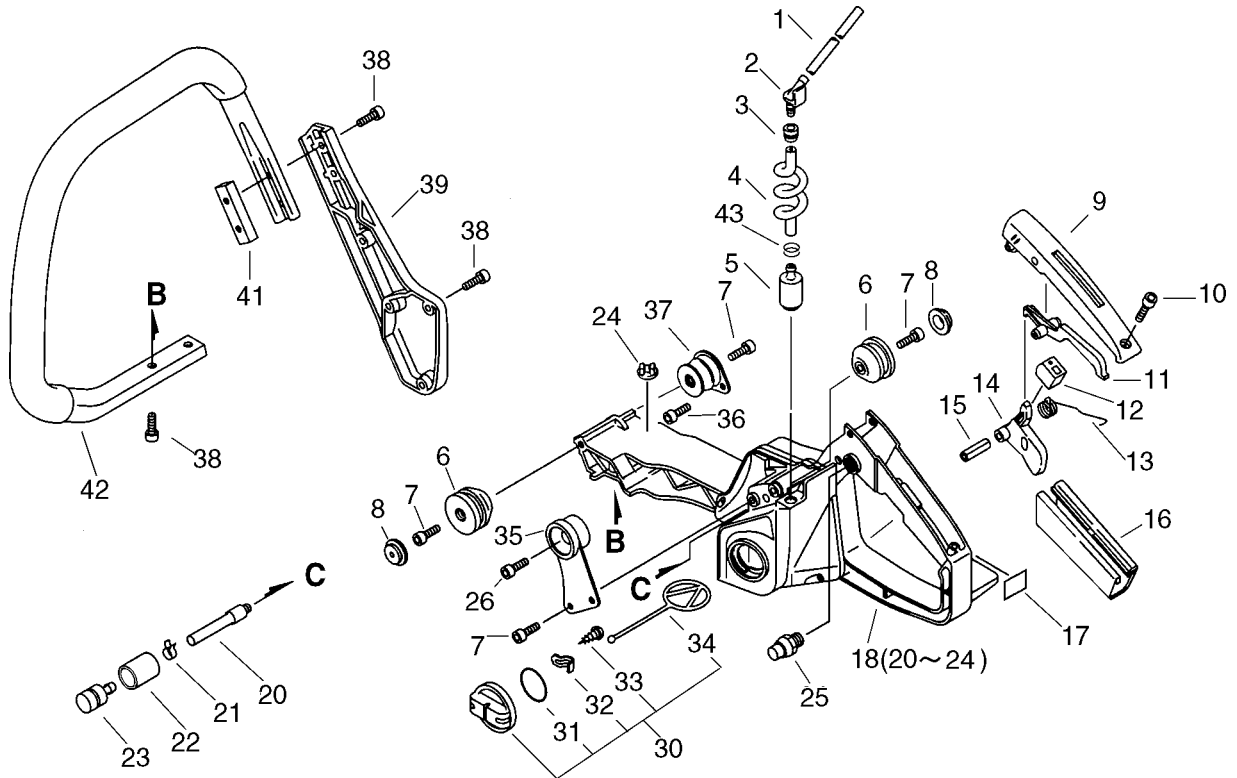

KEY	LV	PART NUMBER	Q'TY	DESCRIPTION	REMARKS
1		132012-02960	1	PIPE, FUEL	
2		132011-19831	1	CONNECTOR, FUEL PIPE	
3		132115-01461	1	GROMMET	
4		132010-30830	1	PIPE	
5		131205-19830	1	STRAINER, FUEL	
6		100910-30830	2	CUSHION	
7		900162-05014	5	BOLT, H.S. 5*14	
8		100918-19830	2	CAP, CUSHION	
9		351155-30131	1	COVER, HANDLE	
10		900162-04014	1	BOLT, H.S. 4*14	
11		178090-30130	1	LOCKOUT, T. CONTROL	
12		178073-32430	1	CUSHION, THROTTLE	
13		178043-19830	1	SPRING, THR. RETURN	
14		178010-19830	1	CONTROL, THROTTLE	
15		900342-50025	1	PIN, SPRING 5*25	
16		351111-19830	1	GRIP, HANDLE	
17		890157-39130	1	LABEL, SWITCH	
18		351103-30832	1	HANDLE, W/FUEL TANK	
20	+	437210-31730	1	PIPE 3* 5* 55	
21	+	130111-00530	1	CLIP	
22	+	131328-40630	1	COVER, VENT	
23	+	131300-56430	1	VALVE, CHECK	
24	+	100252-30830	1	CUSHION	
25		178302-12330	1	LATCH, THROTTLE